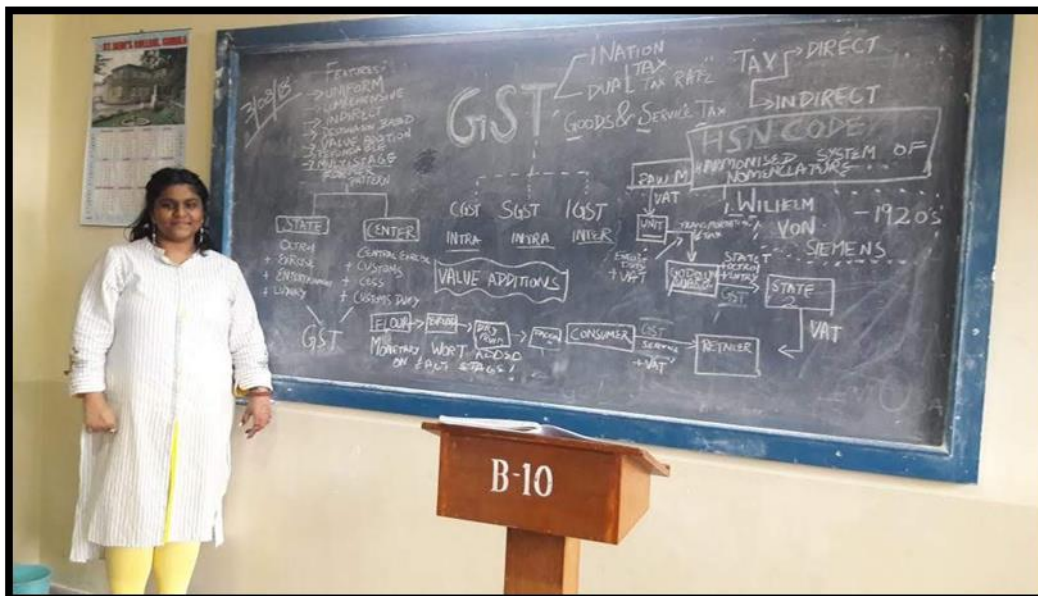

*Department of Commerce & Management  
St. Bede's College, Shimla*

**Departmental Activities 2018-19**

**Workshop for the Students**

On 29<sup>th</sup> November 2018, experts from Securities and Exchange Board of India (SEBI) organized a Workshop in the college auditorium on “National Securities Depository Limited” where students were made aware about various investment options available and investor protection.

**Inter departmental Activities**

- On 5<sup>th</sup> December 2018 inter-departmental activity with Economics department was organized on the topic “WTO and its role”. The students from both the departments took active part in it.

## **GUEST LECTURE**

- Guest Lecture delivered by Dr. Devender Sharma, Chairman, Department of Commerce, Himachal Pradesh University, on the topic “**Leadership and Management Skills**”. He imparted valuable knowledge regarding how to be a good leader and manage contingent situations skillfully.

### Seminar for the Students

A Seminar on GST was conducted for B.Com 1<sup>st</sup> year on 26<sup>th</sup> November 2018 by the class representative Romika Dhingra, she discussed various aspects of GST in detail with her classmates and the same topic was discussed with BCA students as a part of interdepartmental activity with the Department of Computer Science.